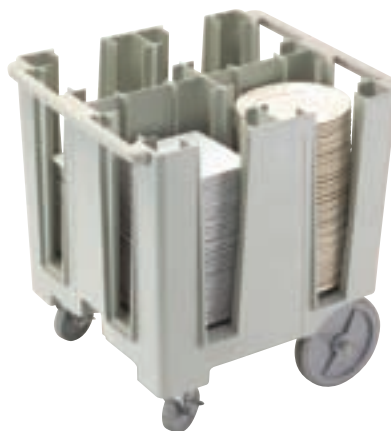

Versa® Dish Caddies offer secure, high-capacity storage to protect both square and round plates.

- **DCS950** holds 5 columns of 45-60 round plates up to 9½" (24,1 cm) or 4 to 5 columns of square plates up to 8" (20,5 cm).
- **DCS1125** holds 4 columns of 45-60 round plates up to 11¼" (28,6 cm) or square plates up to 9½" (24,1 cm).
- Durable, polyethylene exterior will not rust, crack, dent or chip.
- Poker chip style offers greater access for easy plate removal.
- A ¾" (2 cm) plated steel rear axle allows for 500 lbs. (227 KG) load capacity.
- Molded-in handles on both ends for easy transporting.
- Five-inch (12,7 cm) front swivel casters with brake and 10" (25,4 cm) non-marking rear wheels ease maneuvering.
- No assembly required.

Vinyl cover included for sanitary storage (not NSF listed).

DCS950 Holds

9½" (24,1 cm)

8" (20,5 cm)

DCS1125 Holds

11¼" (28,6 cm)

9½" (24,1 cm)

CODE	DESCRIPTION	PLATE SIZE RANGE	COLUMNS PER CADDY	DIMENSIONS L x W x H	CASE LBS. (CUBE) CASE KG (CUBE M³)
DCS950	Versa Dish Caddy	Rounds: 8¾" to 9½" (21,3 - 24,1 cm) or Squares: 7¼" to 8" (18,4 - 20,5 cm)	5 (45-60 plates per 21" 53,3 cm column)	30½" x 27" x 31¼" 78 x 69 x 81 cm	89.5 (16.64) 40,68 (0,47)
DCS1125	Versa Dish Caddy	Rounds: 9¾" to 11¼" (24,4 - 28,6 cm) or Squares: 8¾" to 9½" (21,3 - 24,1 cm)	4 (45-60 plates per 21" 53,3 cm column)	30½" x 27" x 31¼" 78 x 69 x 81 cm	89 (16.64) 40,45 (0,47)

Case Pack: 1 For suggested plate configurations, please visit www.cambro.com.

Colors:

Black (110)

Slate Blue (401)

Dark Brown (131)

Speckled Gray (480)

For more information about Cambro products, contact your Distributor, Cambro Sales Representative or the Cambro Customer Service Department.

Versa Camcovers®

Serve hot food hot with the Versa Camcover, an elegant and quiet alternative to traditional metal covers.

Utility Cart

All-purpose utility cart holds up to 400 lbs. (180 KG). Each shelf holds a full-size dish rack or two standard bus boxes.