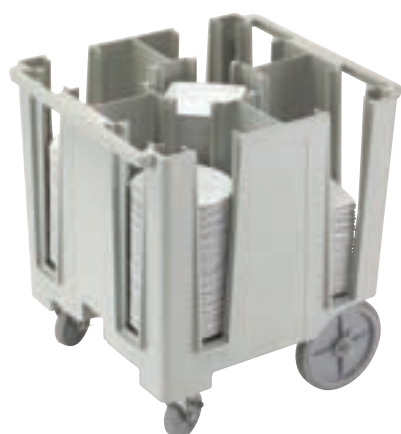

Expanded Versatility and Increased Capacity

New!

DCS1125

DCS950
Has a 20% Greater
Plate Capacity

DCS950

- Holds 9½" (24,1 cm) Round Plates and 8" (20,5 cm) Square Plates.
- Five Column Design has a 20% greater plate capacity than most comparable 9½" (24,1 cm) dish caddies.

DCS1125

- Holds 11¼" (28,6 cm) Round Plates and 9½" (24,1 cm) Square Plates.
- Four Column Design protects and secures valuable dinnerware.

CAMBRO
TRUSTED FOR GENERATIONS™

Hold Your Dinnerware: Round or Square

Versa® Dish Caddies offer secure, high-capacity storage to protect both square and round plates.

- **DCS950** holds 5 columns of 45-60 round plates up to 9½" (24,1 cm) or 4 to 5 columns of square plates up to 8" (20,5 cm).
- **DCS1125** holds 4 columns of 45-60 round plates up to 11¼" (28,6 cm) or square plates up to 9½" (24,1 cm).
- Durable, polyethylene exterior will not rust, crack, dent or chip.
- Poker chip style offers greater access for easy plate removal.
- A ¾" (2 cm) plated steel rear axle allows for 500 lbs. (227 KG) load capacity.
- Molded-in handles on both ends for easy transporting.
- Five-inch (12,7 cm) front swivel casters with brake and 10" (25,4 cm) non-marking rear wheels ease maneuvering.
- No assembly required.

Vinyl cover included for sanitary storage (not NSF listed).

DCS950 Holds

9½" (24,1 cm)

8" (20,5 cm)

DCS1125 Holds

11¼" (28,6 cm)

9½" (24,1 cm)

CODE	DESCRIPTION	PLATE SIZE RANGE	COLUMNS PER CADDY	DIMENSIONS L x W x H	CASE LBS. (CUBE) CASE KG (CUBE M³)
DCS950	Versa Dish Caddy	Rounds: 8¾" to 9½" (21,3 - 24,1 cm) or Squares: 7¼" to 8" (18,4 - 20,5 cm)	5 (45-60 plates per 21" 53,3 cm column)	30½" x 27" x 31¼" 78 x 69 x 81 cm	89.5 (16.64) 40,68 (0,47)
DCS1125	Versa Dish Caddy	Rounds: 9¾" to 11¼" (24,4 - 28,6 cm) or Squares: 8¾" to 9½" (21,3 - 24,1 cm)	4 (45-60 plates per 21" 53,3 cm column)	30½" x 27" x 31¼" 78 x 69 x 81 cm	89 (16.64) 40,45 (0,47)