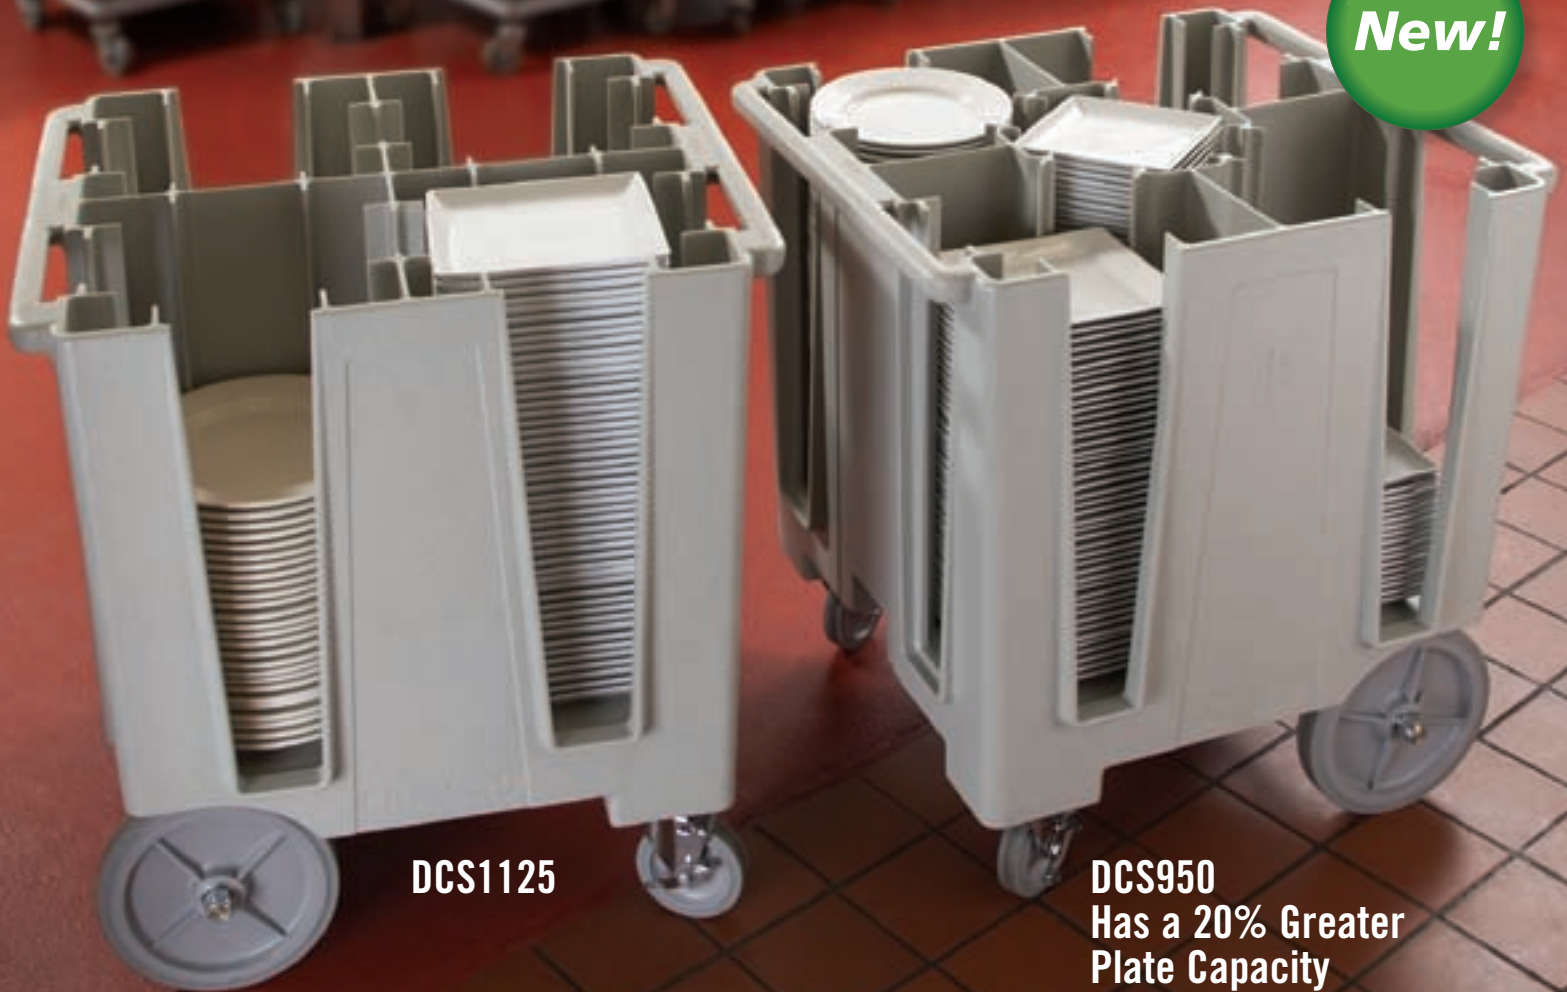

Expanded Versatility and Increased Capacity

New!

DCS1125

DCS950
Has a 20% Greater
Plate Capacity

DCS950

- Holds 9½" (24,1 cm) Round Plates and 8" (20,5 cm) Square Plates.
- Five Column Design has a 20% greater plate capacity than most comparable 9½" (24,1 cm) dish caddies.

DCS1125

- Holds 11¼" (28,6 cm) Round Plates and 9½" (24,1 cm) Square Plates.
- Four Column Design protects and secures valuable dinnerware.

CAMBRO
TRUSTED FOR GENERATIONS™

Hold Your Dinnerware: Round or Square

Versa® Dish Caddies offer secure, high-capacity storage to protect both square and round plates.

- **DCS950** holds 5 columns of 45-60 round plates up to 9½" (24,1 cm) or 4 to 5 columns of square plates up to 8" (20,5 cm).
- **DCS1125** holds 4 columns of 45-60 round plates up to 11¼" (28,6 cm) or square plates up to 9½" (24,1 cm).
- Durable, polyethylene exterior will not rust, crack, dent or chip.
- Poker chip style offers greater access for easy plate removal.
- A ¾" (2 cm) plated steel rear axle allows for 500 lbs. (227 KG) load capacity.
- Molded-in handles on both ends for easy transporting.
- Five-inch (12,7 cm) front swivel casters with brake and 10" (25,4 cm) non-marking rear wheels ease maneuvering.
- No assembly required.

Versa Camcovers®

Serve hot food hot with the Versa Camcover, an elegant and quiet alternative to traditional metal covers.

Utility Cart

All-purpose utility cart holds up to 400 lbs. (180 KG). Each shelf holds a full-size dish rack or two standard bus boxes.