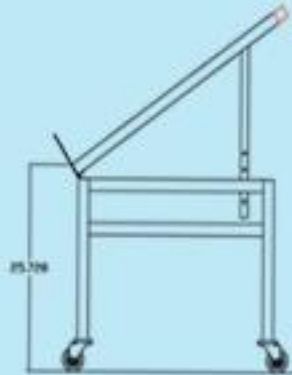

Choice

Equipment Company

From Concept

To Design

To Finished Product

**Choice Equipment is the
BEST CHOICE
for ALL Your Custom Projects!!**

Excellent Quality & Money Saving Prices

**For Quotes and More Information
Call The Hansen Group: 770.667.1544**