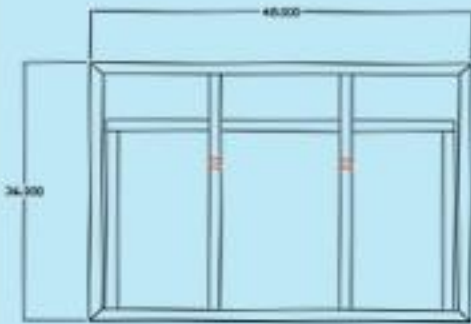

Choice

Equipment Company

From Concept

To Design

To Finished Product

**Choice Equipment is the
BEST CHOICE
for ALL Your Custom Projects!!**

Excellent Quality & Money Saving Prices

**For Quotes and More Information
Call The Hansen Group: 770.667.1544**